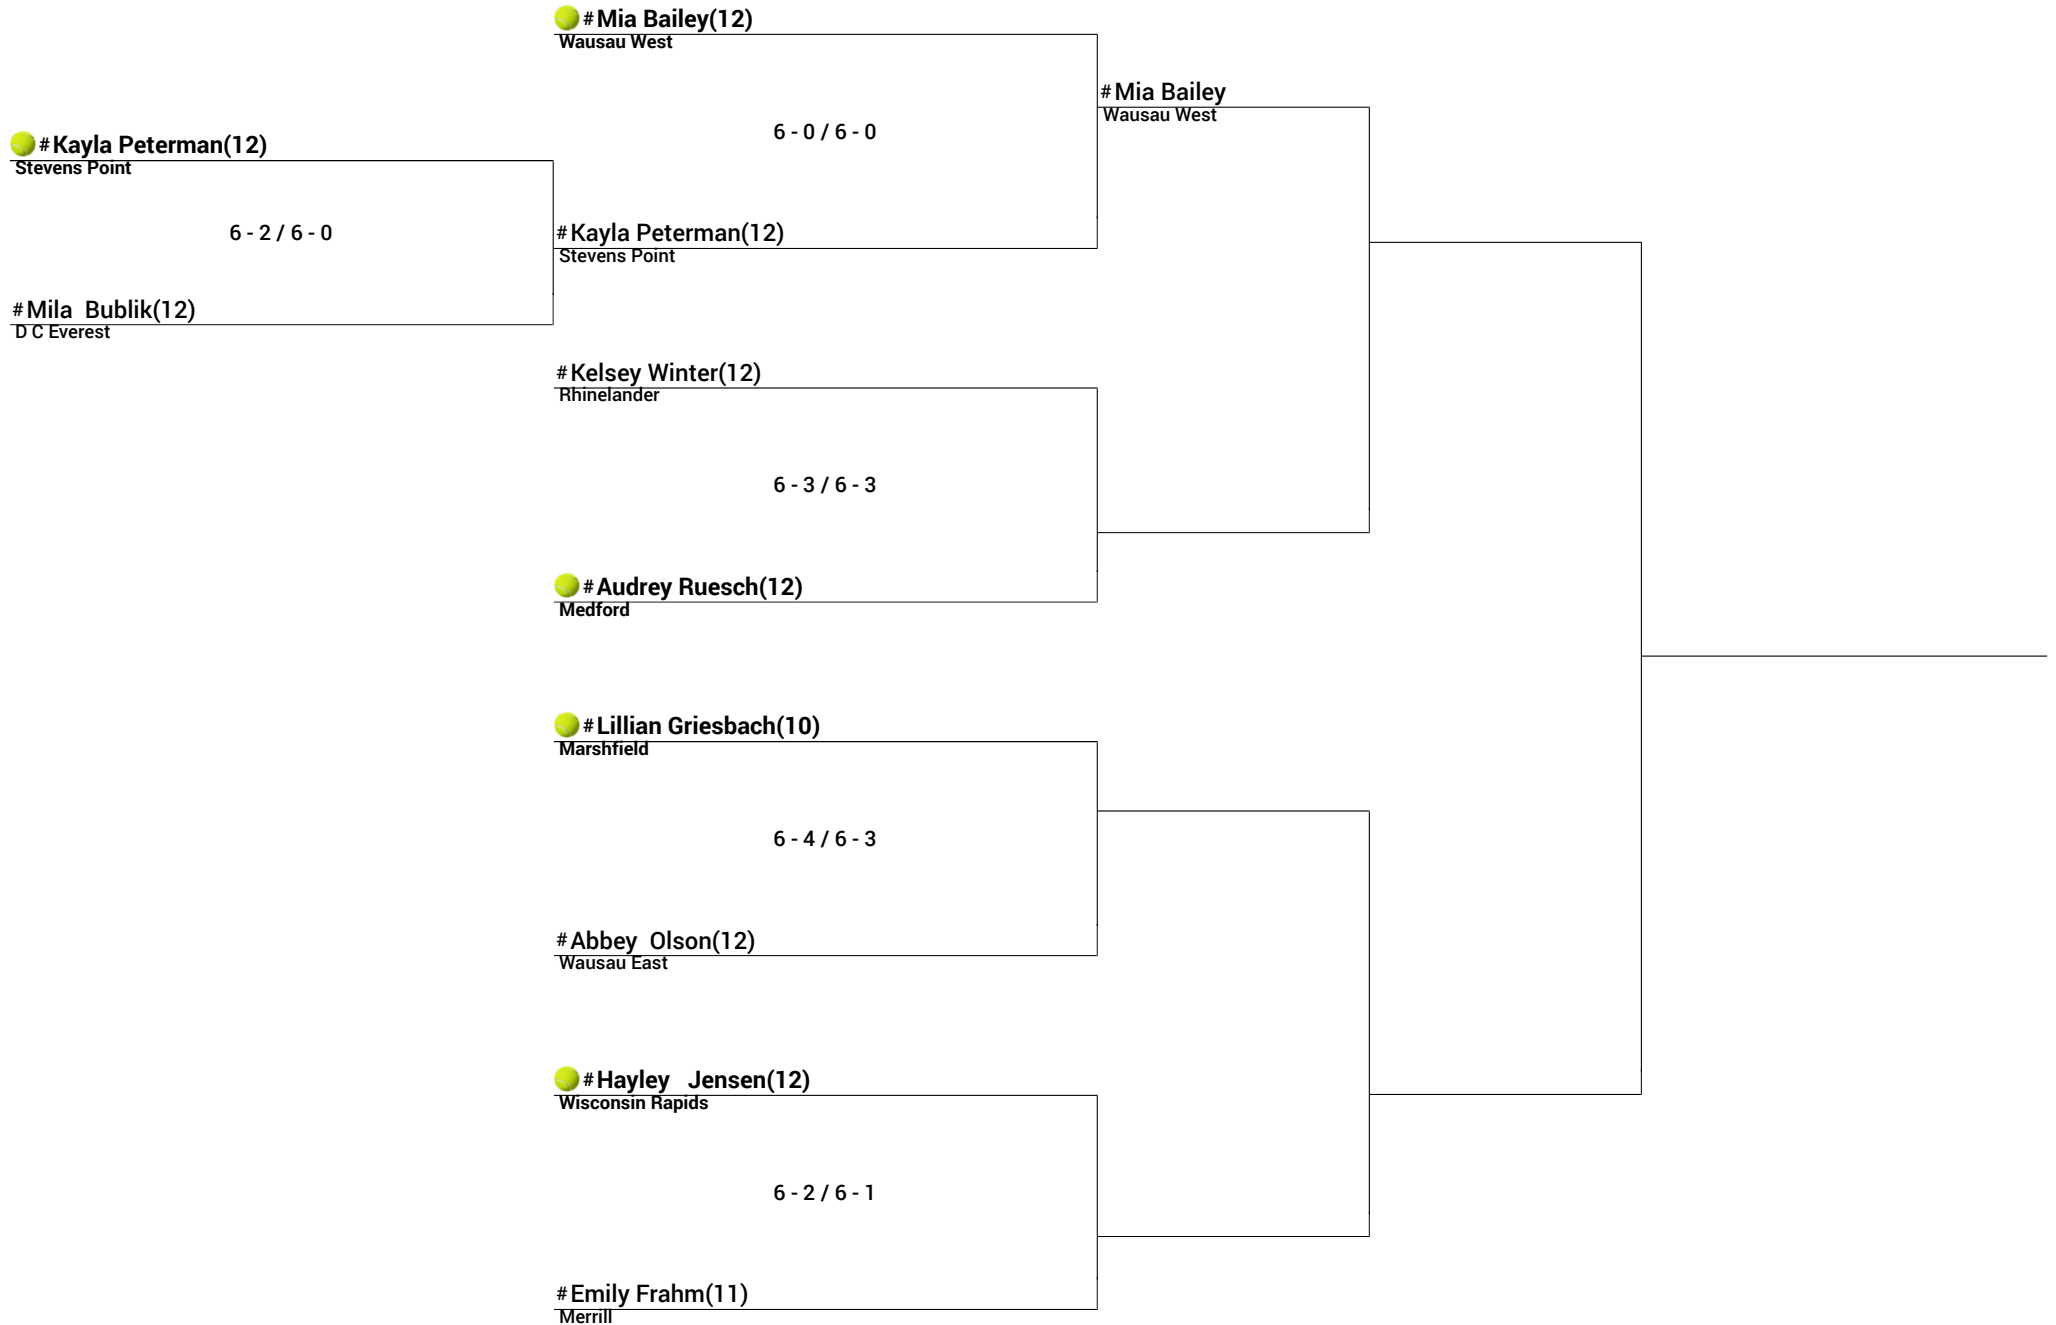

WIAA Subsectionals-2024

Division: 1 Host: Rhinelander Subsectional Type: Singles Flight: 1

Round 1

Round 2

Semifinals

Championship

Winner

WIAA Subsectionals-2024